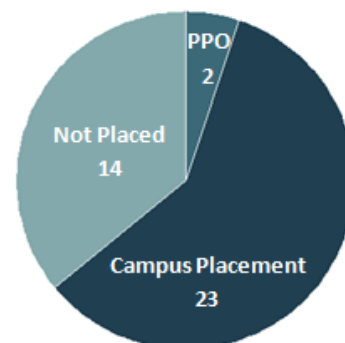

Placement Report - Department of Mathematics, IIT Bombay

Batch 2017 - 2019

	ASI	Math
Registered Students	29	10
PPOs	1	1
Campus Placement	18	5

Total Registered Students : 39

S.No	Name	Company	Profile	Course
1	Soumava Paul Choudhury	Accenture Solutions	Analytics	ASI
2	Shubhangi Khandelwal	Accenture Solutions	Analytics	ASI
3	Taniya Sarkar	Accenture Solutions	Analytics	ASI
4	Vansh Sachdeva	Accenture Solutions	Analytics	ASI
5	Prasanjit Dubey	ANZ	Finance	ASI
6	Shivam Saboo	ANZ	Finance	ASI
7	Arkaprava Roy	Citibank India	Finance	ASI
8	Ameya Kulkarni	Citibank India	Finance	ASI
9	Anuj Niranjana	Citibank India	Finance	ASI
10	Vinit Gupta	CitiusTechIT	IT/Software	ASI
11	Jasandeep Singh Mann	Ernst & Young	Consulting	ASI
12	Shravana Kumar Yadav	Ernst & Young	Consulting	ASI
13	Akshay Singla	EXL Service	Analytics	ASI
14	Kodandam Padmavathi	Experian	Analytics	ASI
15	Ranjan Sharma	FCS	Analytics	ASI
16	Rajesh Kumar	Kotak Mahindra	Finance	ASI
17	Maheshwari Ratan Kirti	KPMG	Consulting	ASI
18	Pragya Rikhari	Opex Analytics	Analytics	ASI
19	Devesh Agrawal	Sap Labs	IT/Software	ASI
20	Upasana Kalra	Accenture Solutions	Analytics	Maths
21	Garima Thareja	Accenture Solutions	Analytics	Maths
22	Shefali Gambhir	HSBC Global Service Centre	Analytics	Maths
23	Megha Berlia	ICICI Lombard General Insurance Company Ltd.	Finance	Maths
24	Rajesh Bansal	Kotak Mahindra Bank	Finance	Maths
25	Anita Yadav	PricewaterhouseCoopers P. Ltd.	Consulting	Maths