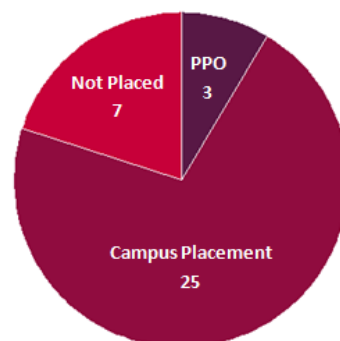

## Batch 2018 - 2020

	ASI	Math
Registered Students	27	8
PPOs	2	1
Campus Placement	21	4

★ 21 out of 28 students were placed by Day 4.

Total Registered Students : 35

No.	Name	Company	Profile	Course
1	Yogesh Kumar	Accenture Digital	Analyst	ASI
2	Ankan Das	Accenture Operations	Data Scientist	ASI
3	Chetan Singhal	Accenture Operations	Data Scientist	ASI
4	Sujander Rana	Accenture Operations	Data Scientist	ASI
5	Sumedha Ghosh	Accenture Operations	Data Scientist	ASI
6	Aman Garg	ANZ	Modelling and Insights Analyst	ASI
7	Arjun V	ANZ	Modelling and Insights Analyst	ASI
8	Hitesh Yadav	ANZ	Credit Risk Validation Analyst	ASI
9	Vibhor Sarawagi	ANZ	Credit Risk Validation Analyst	ASI
10	Sonali Singh	Bharti Axa	Management Trainee	ASI
11	Dhruba Jyoti Guha	Citibank	Model Risk Management Analyst	ASI
12	Rahul Gautam	Citibank	Analyst	ASI
13	Abhishek Khoiwal	FCS Software Solutions Ltd	Quantitative Research Analyst	ASI
14	Vivek Kumar	KPMG	Associate Consultant	ASI
15	Arindam Sarkar	Meru Cabs	Senior Executive - Data Science	ASI
16	Sudhakar Kumar	RBL Bank	Technology/Analyst Trainee	ASI
17	Priyanka Aggarwal	SAP Labs	Data scientist - Development	ASI
18	Dharmendra Kumar	Societe Generale	Individual Contributor - MRM/RISQ	ASI
19	Kunal Bharti	Societe Generale	Individual Contributor - MRM/RISQ	ASI
20	Debanjan Mondal	SOLV	Data Engineer	ASI
21	Ananya Roy Pradhan	VnF Ideas	Data Analyst	ASI
22	Jitesh Sharma	WNS Global Services Ltd	Assistant Manager - Data Science	ASI
23	Arushi Vishwakarma	Accenture Digital	Analyst	Math
24	Laveena Garg	Archeron Group	Machine Learning Scientist	Math
25	Pratibha	Citibank	Analyst	Math
26	Mohamed Harith	Dolat Capital Ltd	Quantitative Strategist	Math
27	Mona Bhararia	HSBC	Analyst	Math
28	Sree Lekshmy	World Wide technology	Data Scientist	ASI (PhD)