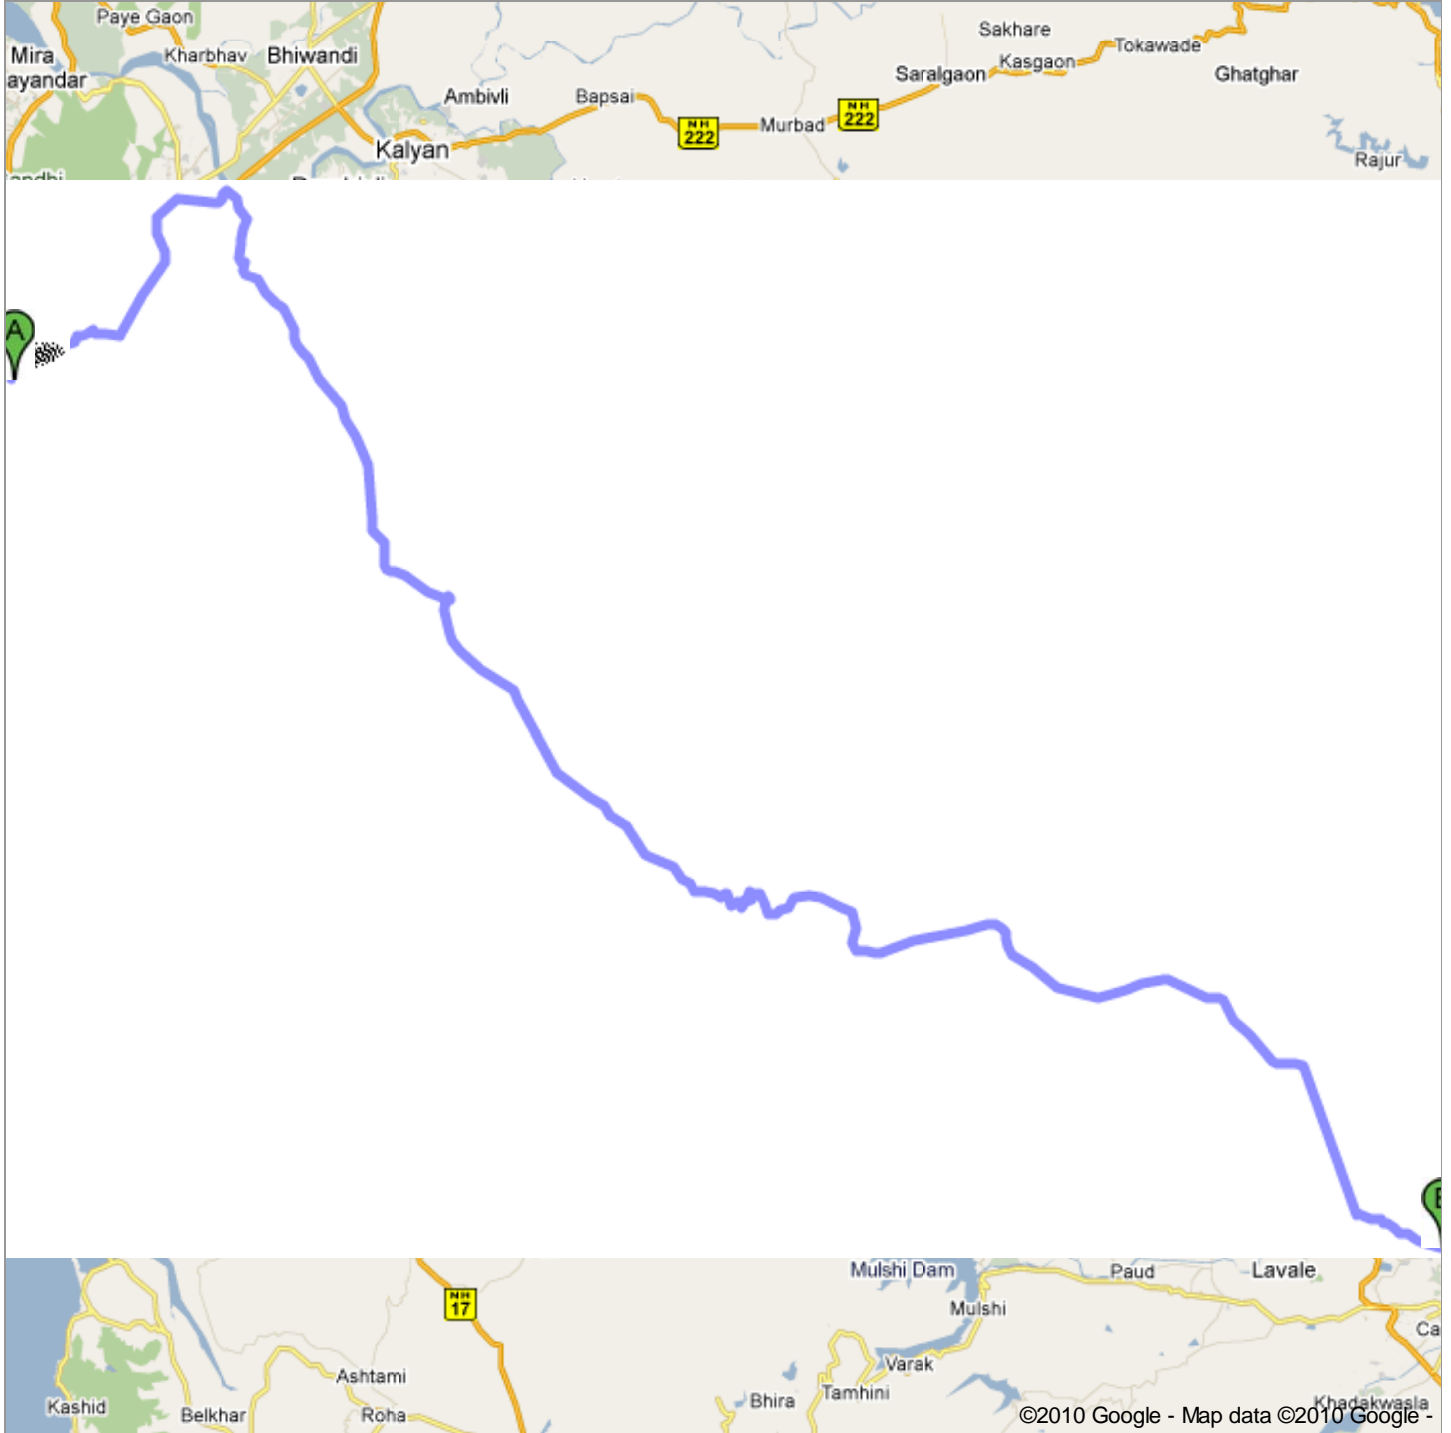

27-11-2010

Mumbai CSIA Runway (Bom), Mumbai...

Directions to Yashwantrao Chavan Academy Of Dvlpt Admn

Raj Bhavan Complex, Baner Road, Near Pune University, Aundh, Pune, Maharashtra 411007 - 020 25608000

168 km – about 2 hours 27 mins

Do not worry if the driver follows a somewhat different route to get out of the airport and eventually get onto the Mumbai Pune Expressway. YASHDA is located on your left as you go on Baner Road. It comes after the Sindhi Colony and before the Pune University Circle.

Map data ©2010 Google